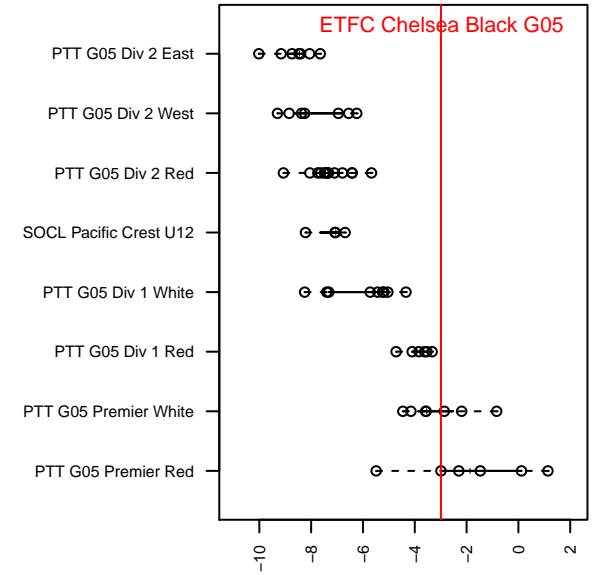

ETFC Chelsea Black G05

Eugene Timbers FC
 Eugene, OR
 G05 total strength=899
 attack=1.71 defense=1.16
 fall league = PTT G05 Premier Red
 spr league = Spr OYS G05 Premier White

alt names used:
 ETFC 05G Chelsea Black
 ETFC U12G Chelsea Black
 ETFC 05G Chelsea Black
 ETFC 05G Chelsea Black

Venues played:
 2016 Capital Cup GU12
 2016 Beaverton Cup GU12 Silver
 2016 PTT G05 Premier Red
 2016 Spr OYS G05 Premier White
 2016 OYS State Cup G05

ETFC Chelsea Black G05
 Dots are actual minus expected GF (blue circles) and GA (red triangles).
 Blue line is smoothed change in attack strength. Red is smoothed change in defense strength.

**attack and defense variance (black dot)
relative to other teams
and top 10 in region**

**attack and defense rating
relative to others at age
and all opponents in last 13 months**

Performance relative to 13 month average